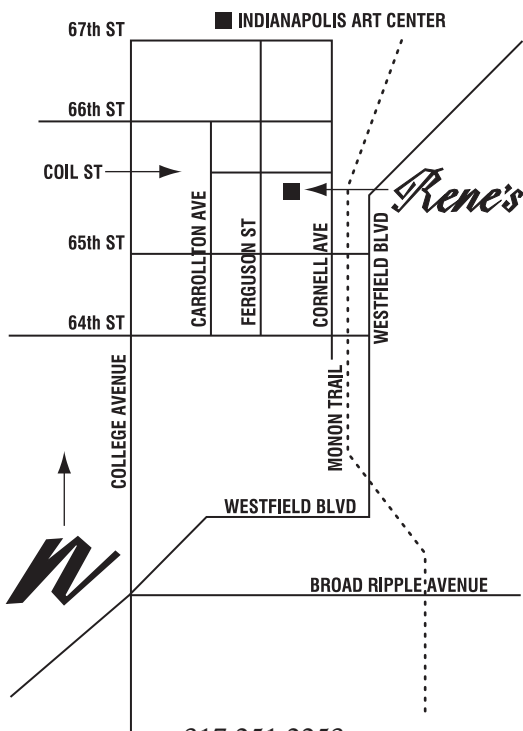

BAKERY INC.

HANDMADE IN
BROAD RIPPLE

317 251.2253

6524 B NORTH CORNELL AVENUE
ON COIL STREET